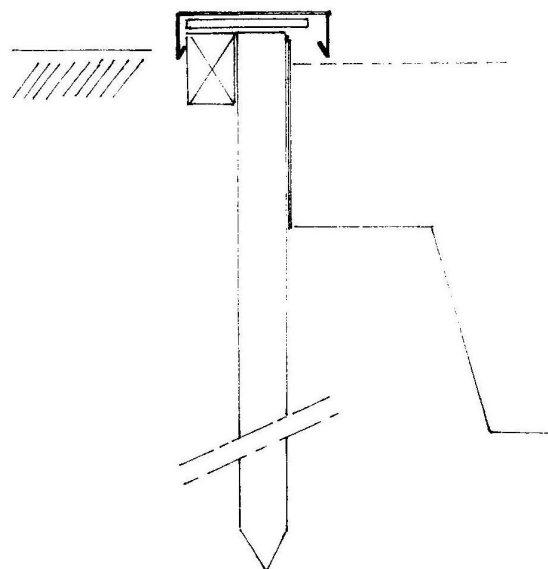

T 0412 636 528
T 0654 216 557

BTW nr. NL8096.48.775.B01

exhibitor

Reference: Prefab pond construction / edge 4x18x4cm / size 300 x 150cm.
Subject: **Sample kit form**
Date: 2014 - 2015

Dear Sir / Madam,

Initially, thank you for your interest in our products. We are pleased to provide you with the information you requested

quantity	Description		
9	m	Zinc pond edge	4x18x4cm
	pieces	corner connection	90°
	m ²	Plywood waterproof	18mm
26	m	beam impregnated	45x68mm
	pieces	Azobe poles 4x4	100cm
9	m	plastic plate	6x300mm
	m ²	EPDM rubber liner	1mm
9	m	vulcanizing sealant, screws, etc, etc	

Cross section pond edge detail

Package price € 895,00

Package included:
Drawing with surface measurements.

Price mentioned is subject to VAT and from Oss

Should you have any questions or wish to place an order, we will be happy to talk to you.