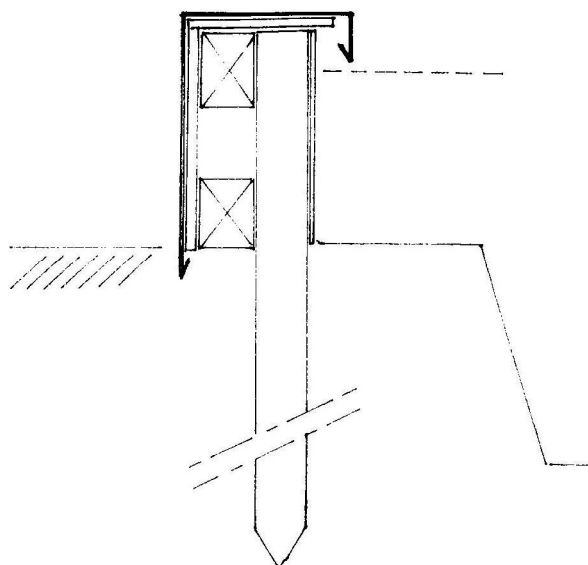

quantity	Description		
9	m	Zinc pond edge	25x18x4cm
	pieces	corner connection	90°
	m ²	Plywood waterproof	18mm
	m ²	Plywood waterproof	10mm
	m	beam	45x68mm
26	pieces	Azobe poles 4x4	100cm
9	m	plastic plate	6x300mm
	m ²	EPDM rubber liner	1mm
9	m	vulcanizing sealant, screws, etc, etc	

Cross section pond edge detail

Package price € 1.195,00

Package included:
Drawing with surface measurements.

Price mentioned is subject to VAT and from Oss

Should you have any questions or wish to place an order, we will be happy to talk to you.