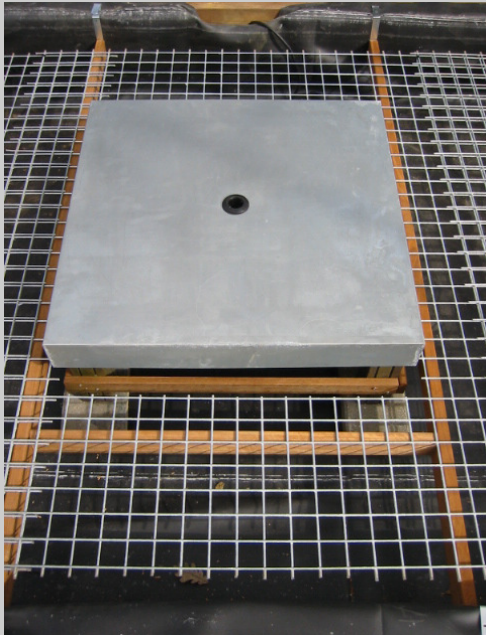

• Exclusive • Furniture • Ponds • Fountains • Mirrors • Columns • Vases •

Pond with sink edge and
safety net
size 1000x250 cm

Also available in
copper, zinc or stainless steel

Godefroy decoration

Hescheweg 72
5342CK Oss
Netherlands