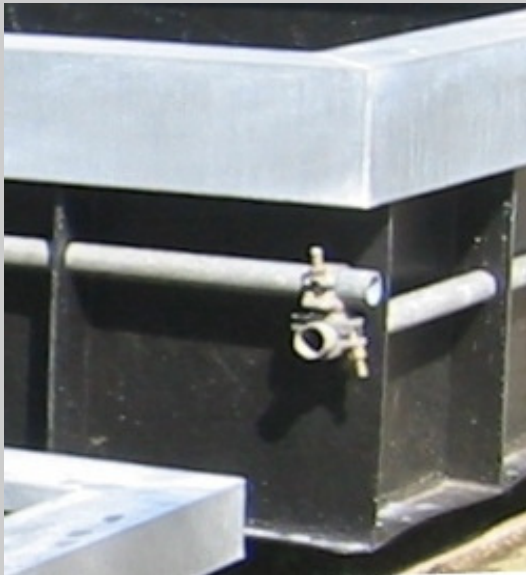

● *Exclusive* ● *Furniture* ● *Ponds* ● *Fountains* ● *Mirrors* ● *Columns* ● *Vases* ●

**PE pond with sink edge
&
gently bubbling water plumes**

The pond bucket is made of unbreakable PE (Polyethylene) and reinforced with vertical ribs and a double row of scaffolding pipes with couplings for optimum stability.