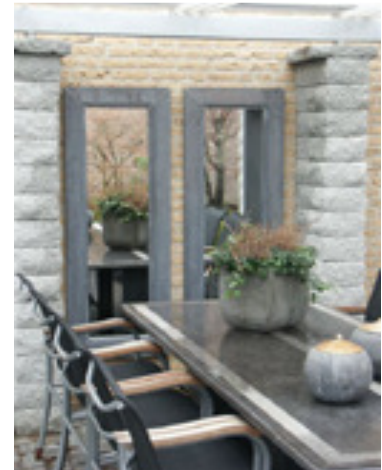

The mirrors are made of metals: zinc, lead or copper

Options:

- Indoor quality
- Outdoor quality
- Frame Width 6/8cm
- Frame Width 10/12cm
- Frame Width 15/17cm
- Etc.. etc.

Sincerely,

John Ch. Godefroy

for Pricing: Please frame preference, metal and size.
See also: www.godefroy-decoration.nl